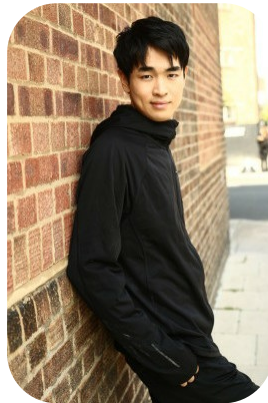

# Satoki Shimamune

Age: 21-24	Height: 6ft1inch	Eye Colour: Black	Accent: London
Gender:M	Weight: 68kg	Waist: 30	
Location: London	Shoe Size: 9		
Drives: Yes	Hair Color: Black		

Talents  
COMMERCIAL MODELS, EXTRAS, ATHLETES